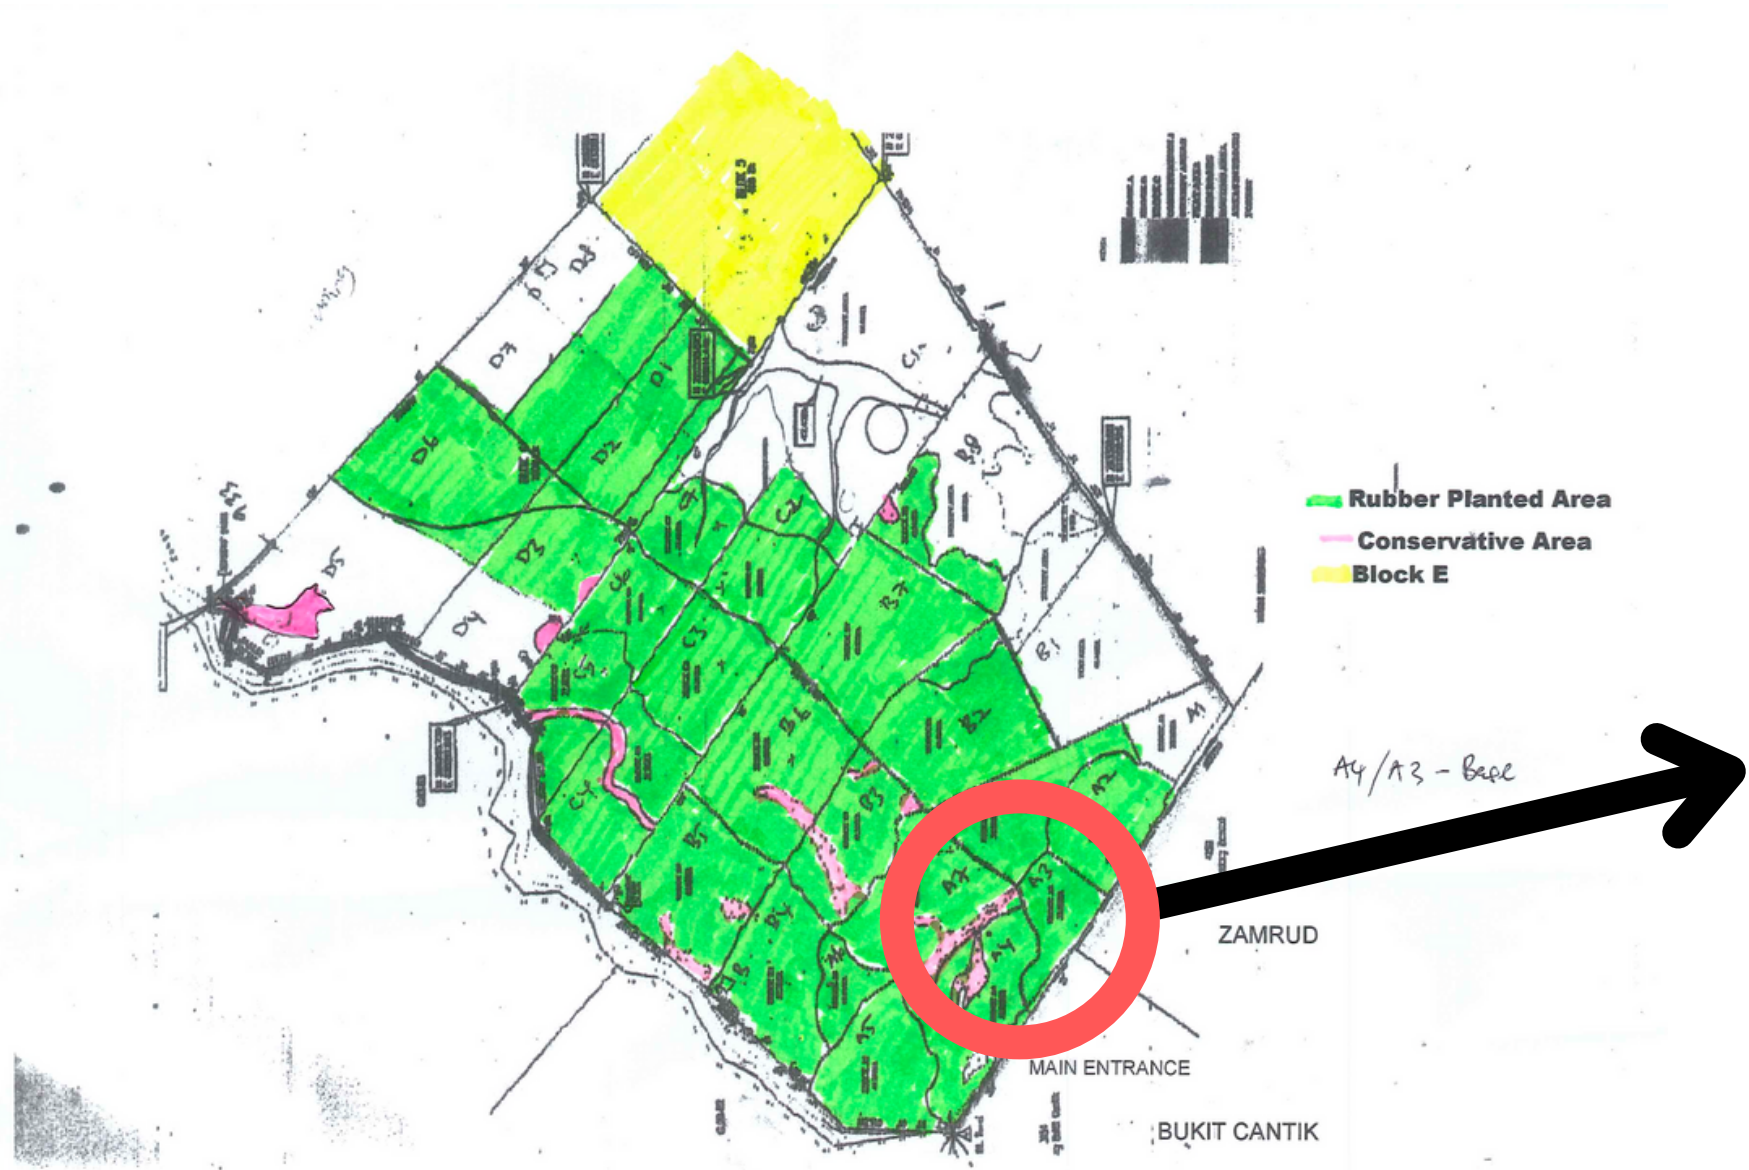

INITIAL SURVEY REPORT JASA WIBAWA SDN BHD KAHANG, JOHOR

PLANTATION: RUBBER

SITE INFORMATION

Location : Jasa Wibawa Sdn Bhd - Kahang, Johor

Coordinates : 2°23'14"N , 103°28'30"E

Width of Area : 1,618.74 Hectare

Year of Established : 1998

Plant Nature : Plantation

Plant Asset : Rubber

Ownership : Evergreen Fibreboard Berhad

Year of Ownership : 2011

Capital : RM3,500,000.00

Registration Number : 199801005018

SITE VISIT CHRONOLOGY

JASA WIBAWA SDN.BHD

Date : 14 July 2023
Site Supervisor : Fadhil Ahmad Rajini & Wan Mohamad Anuar
Farm Manager : Tuan Iskandar
Coordinate : 2°23'14"N , 103°28'30"E

SITE AREA

RUBBER PLANT AREA

Rubber (mature/immature)	clone	Planted Ha	Total Trees
R2015 A2	PB350	33.65	12017
R2012 A3	PB350	23.45	10359
R2012 A4	PB350	41.05	14726
R2012 A5	RRIM3001	46.05	14719
R2012 A6	RRIM3001	15.61	5113
R2012 A7	RRIM3001	45.53	20986
R2012 A8	PB350	35.55	11861
Sub-Total			89781
R2013 B2	PB350	61.63	17975
R2013 B3	PB350	41.32	17001
R2013 B4	RRIM3001	57.75	21422
R2013 B5	PB350	61.05	13979
R2013 B6	PB347	65.09	23581
R2014 B7	RRIM3001	68.92	22164
R2014 B8	PB350	41.94	7340
Sub-Total			123462
R2015 C2	RRIM2025	33.69	6001
R2015 C3	RRIM2025	22.67	9958
R2015 C4	RRIM3001	36.74	4545
R2015 C5	RRIM3001	23.59	5307
R2015 C6	RRIM3001	20.96	7097
R2015 C7	RRIM2025	39.09	9197
Sub-Total			42105
R2015 immature D1	PB350	40.29	7992
R2015 " D2	PB350	46.72	7229
R2015 " D3	PB350	29.04	3480
R2015 " D6	RRIM2025	34.90	2184
Sub-Total			20885
TOTAL			276233

CONSERVATIVE AREA 2°22'45"N 103°28'08"E

1,618.74 Hectare

The region enclosed by the pink circle is interspersed within the rubber plantation and comprises several timber species, including Meranti.

LAND TYPE