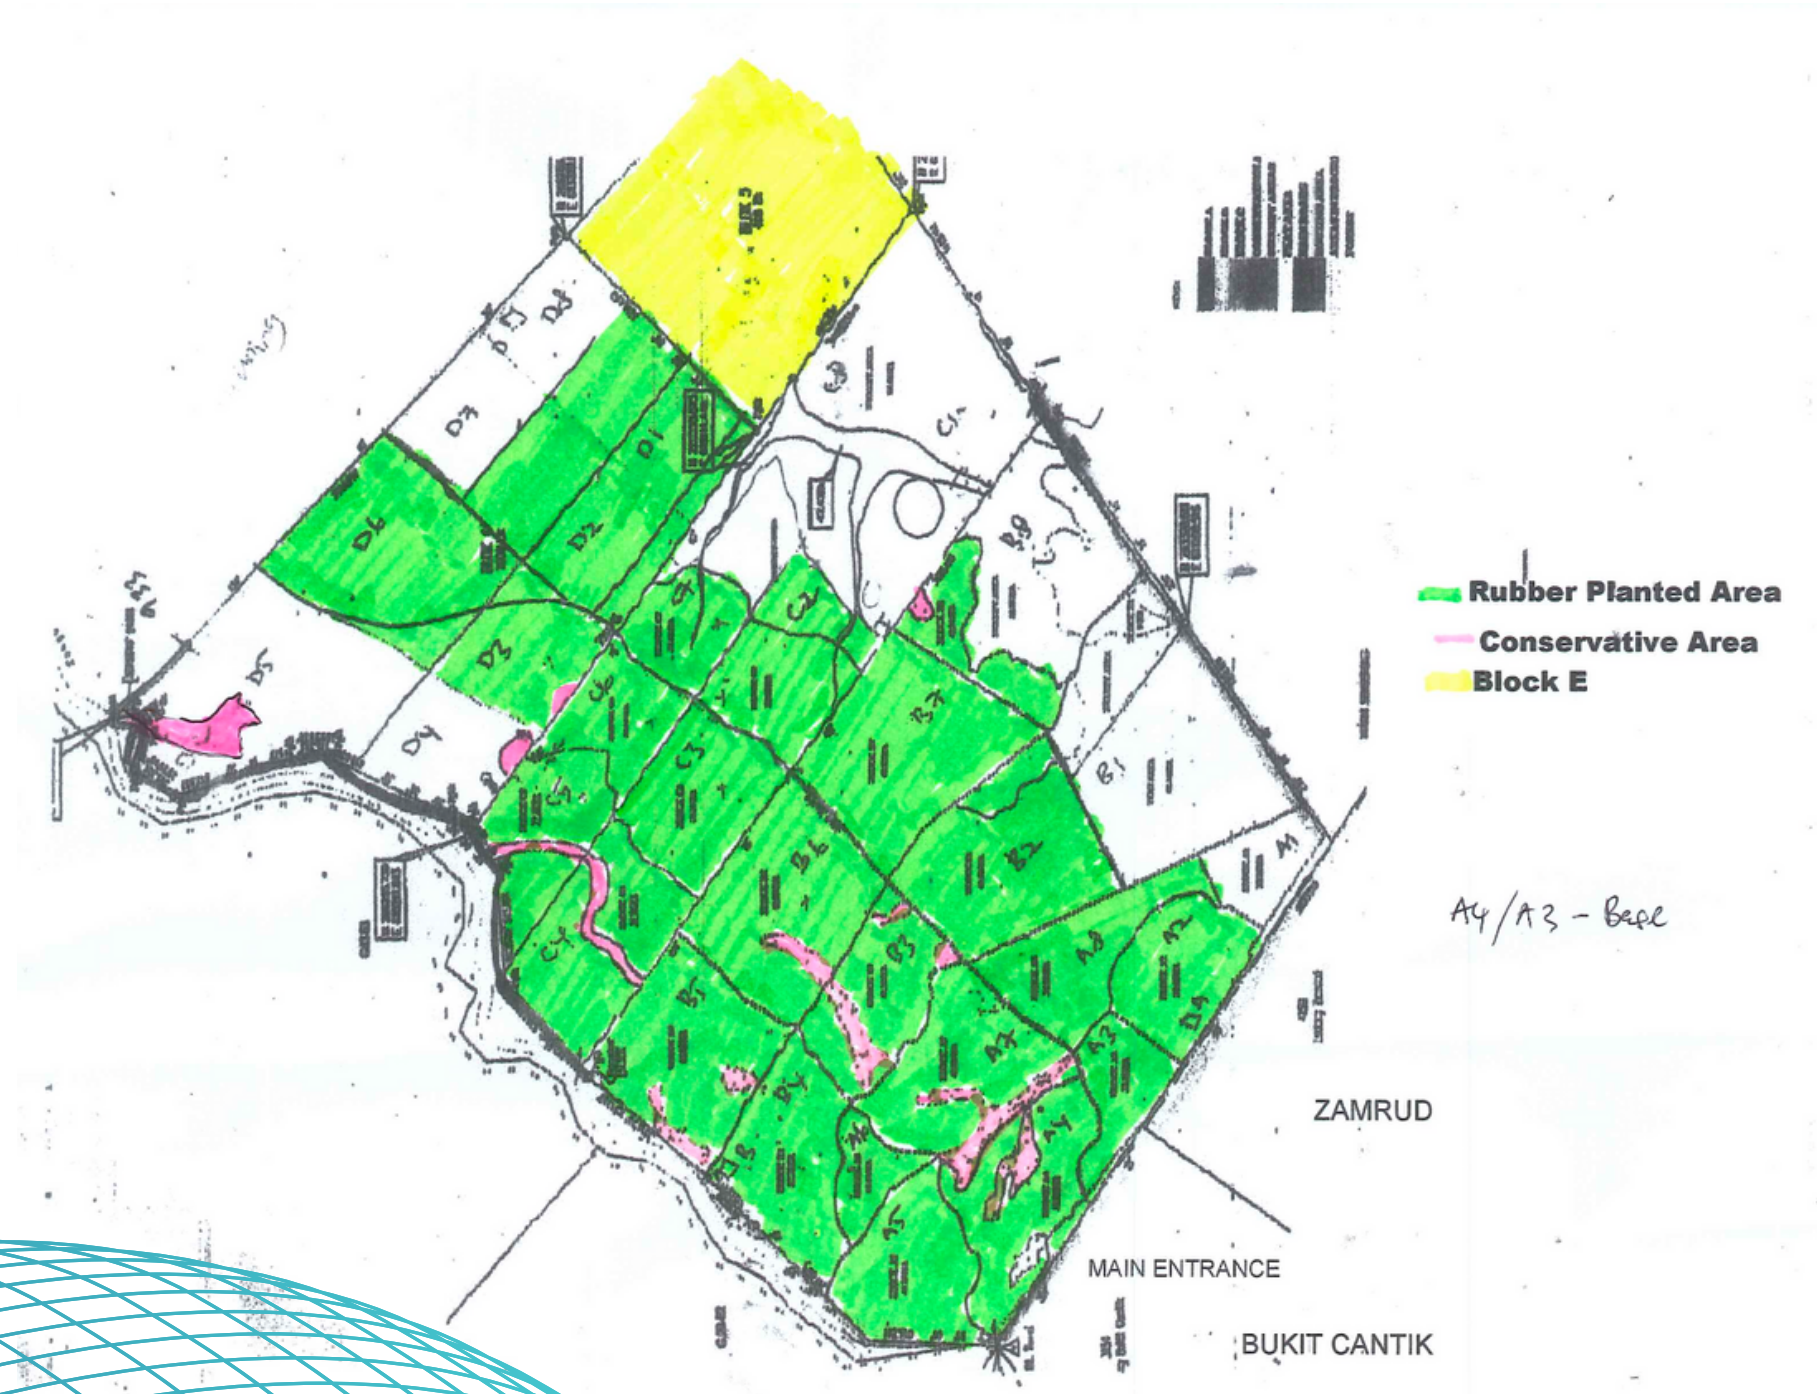

INITIAL SURVEY REPORT JASA WIBAWA SDN BHD KAHANG, JOHOR

PLANTATION: RUBBER

SITE INFORMATION

Location : Jasa Wibawa Sdn Bhd - Kahang, Johor

Coordinates : 2°23'14"N , 103°28'30"E

Width of Area : 1,618.74 Hectare

Year of Established : 1998

Plant Nature : Plantation

Plant Asset : Rubber

Ownership : Evergreen Fibreboard Berhad

Year of Ownership : 2011

Capital : RM3,500,000.00

Registration Number : 199801005018

SITE VISIT CHRONOLOGY

JASA WIBAWA SDN.BHD

Date : 14 July 2023
Site Supervisor : Fadhil Ahmad Rajini & Wan Mohamad Anuar
Farm Manager : Tuan Iskandar
Coordinate : 2°23'14"N , 103°28'30"E

SITE AREA

RUBBER PLANT AREA

Rubber (mature/immature)	clone	Planted Ha	Total Trees
R2015 A2	PB350	33.65	12017
R2012 A3	PB350	23.45	10359
R2012 A4	PB350	41.05	14726
R2012 A5	RRIM3001	46.05	14719
R2012 A6	RRIM3001	15.61	5113
R2012 A7	RRIM3001	45.53	20986
R2012 A8	PB350	35.55	11861
Sub-Total			89781
R2013 B2	PB350	61.63	17975
R2013 B3	PB350	41.32	17001
R2013 B4	RRIM3001	57.75	21422
R2013 B5	PB350	61.05	13979
R2013 B6	PB347	65.09	23581
R2014 B7	RRIM3001	68.92	22164
R2014 B8	PB350	41.94	7340
Sub-Total			123462
R2015 C2	RRIM2025	33.69	6001
R2015 C3	RRIM2025	22.67	9958
R2015 C4	RRIM3001	36.74	4545
R2015 C5	RRIM3001	23.59	5307
R2015 C6	RRIM3001	20.96	7097
R2015 C7	RRIM2025	39.09	9197
Sub-Total			42105
R2015 immature D1	PB350	40.29	7992
R2015 " D2	PB350	46.72	7229
R2015 " D3	PB350	29.04	3480
R2015 " D6	RRIM2025	34.90	2184
Sub-Total			20885
TOTAL			276233

CONSERVATIVE AREA 2°22'45"N 103°28'08"E

1,618.74 Hectare

The region enclosed by the pink circle is interspersed within the rubber plantation and comprises several timber species, including Meranti.

LAND TYPE