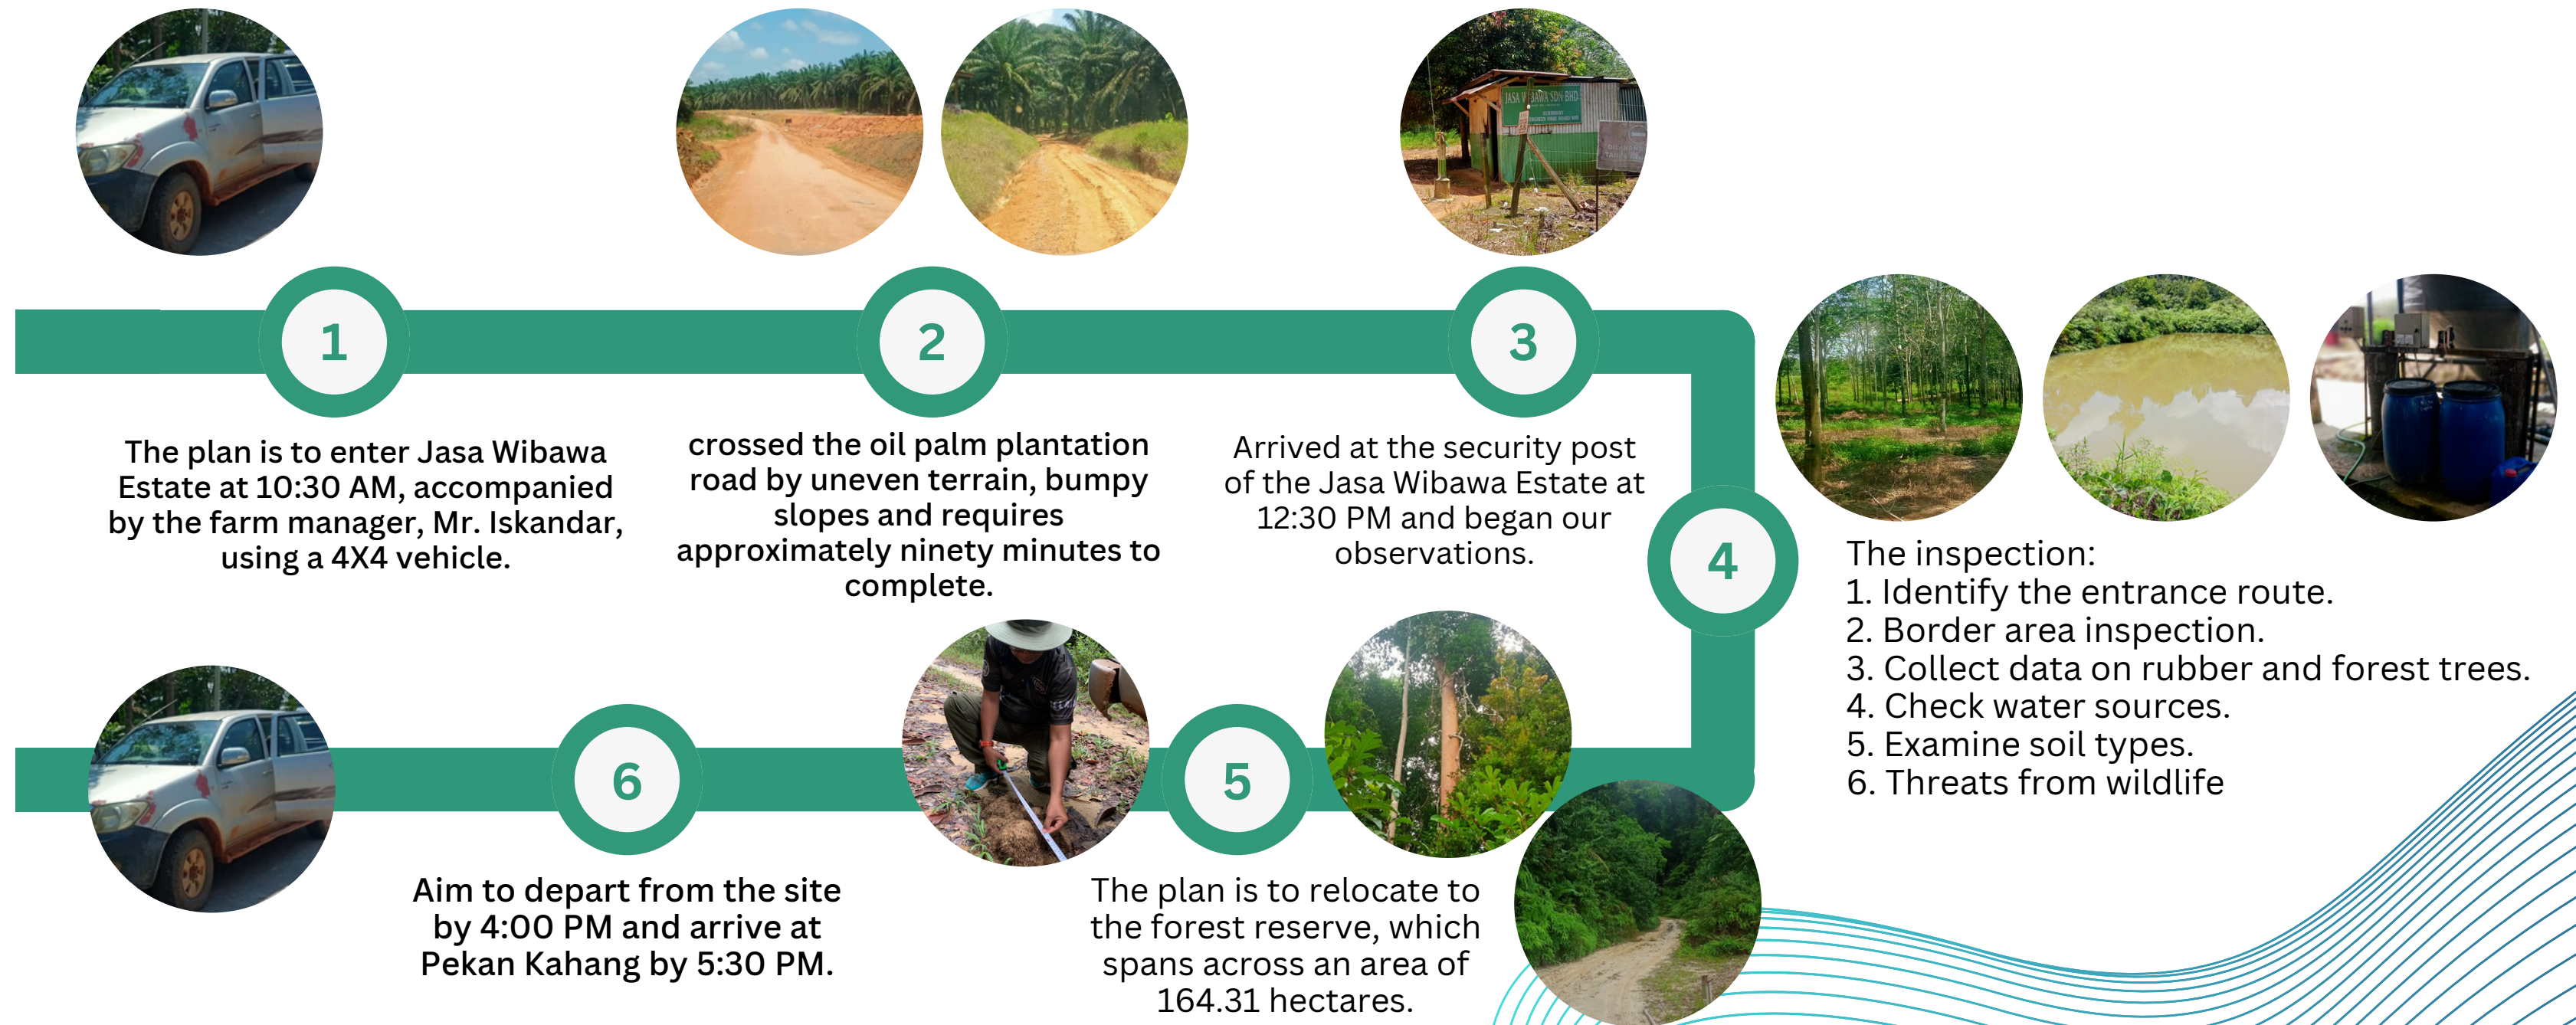

INITIAL SURVEY REPORT JASA WIBAWA SDN BHD KAHANG, JOHOR

PLANTATION: RUBBER

SITE INFORMATION

Location : Jasa Wibawa Sdn Bhd - Kahang, Johor

Coordinates : 2°23'14"N , 103°28'30"E

Width of Area : 1,618.74 Hectare

Year of Established : 1998

Plant Nature : Plantation

Plant Asset : Rubber

Ownership : Evergreen Fibreboard Berhad

Year of Ownership : 2011

Capital : RM3,500,000.00

Registration Number : 199801005018

SITE VISIT CHRONOLOGY

JASA WIBAWA SDN.BHD

Date : 14 July 2023
Site Supervisor : Fadhil Ahmad Rajini & Wan Mohamad Anuar
Farm Manager : Tuan Iskandar
Coordinate : 2°23'14"N , 103°28'30"E

SITE AREA

RUBBER PLANT AREA

Rubber (mature/immature)	clone	Planted Ha	Total Trees
R2015 A2	PB350	33.65	12017
R2012 A3	PB350	23.45	10359
R2012 A4	PB350	41.05	14726
R2012 A5	RRIM3001	46.05	14719
R2012 A6	RRIM3001	15.61	5113
R2012 A7	RRIM3001	45.53	20986
R2012 A8	PB350	35.55	11861
Sub-Total			89781
R2013 B2	PB350	61.63	17975
R2013 B3	PB350	41.32	17001
R2013 B4	RRIM3001	57.75	21422
R2013 B5	PB350	61.05	13979
R2013 B6	PB347	65.09	23581
R2014 B7	RRIM3001	68.92	22164
R2014 B8	PB350	41.94	7340
Sub-Total			123462
R2015 C2	RRIM2025	33.69	6001
R2015 C3	RRIM2025	22.67	9958
R2015 C4	RRIM3001	36.74	4545
R2015 C5	RRIM3001	23.59	5307
R2015 C6	RRIM3001	20.96	7097
R2015 C7	RRIM2025	39.09	9197
Sub-Total			42105
R2015 immature D1	PB350	40.29	7992
R2015 " D2	PB350	46.72	7229
R2015 " D3	PB350	29.04	3480
R2015 " D6	RRIM2025	34.90	2184
Sub-Total			20885
TOTAL			276233

CONSERVATIVE AREA 2°22'45"N 103°28'08"E

1,618.74 Hectare

The region enclosed by the pink circle is interspersed within the rubber plantation and comprises several timber species, including Meranti.

LAND TYPE